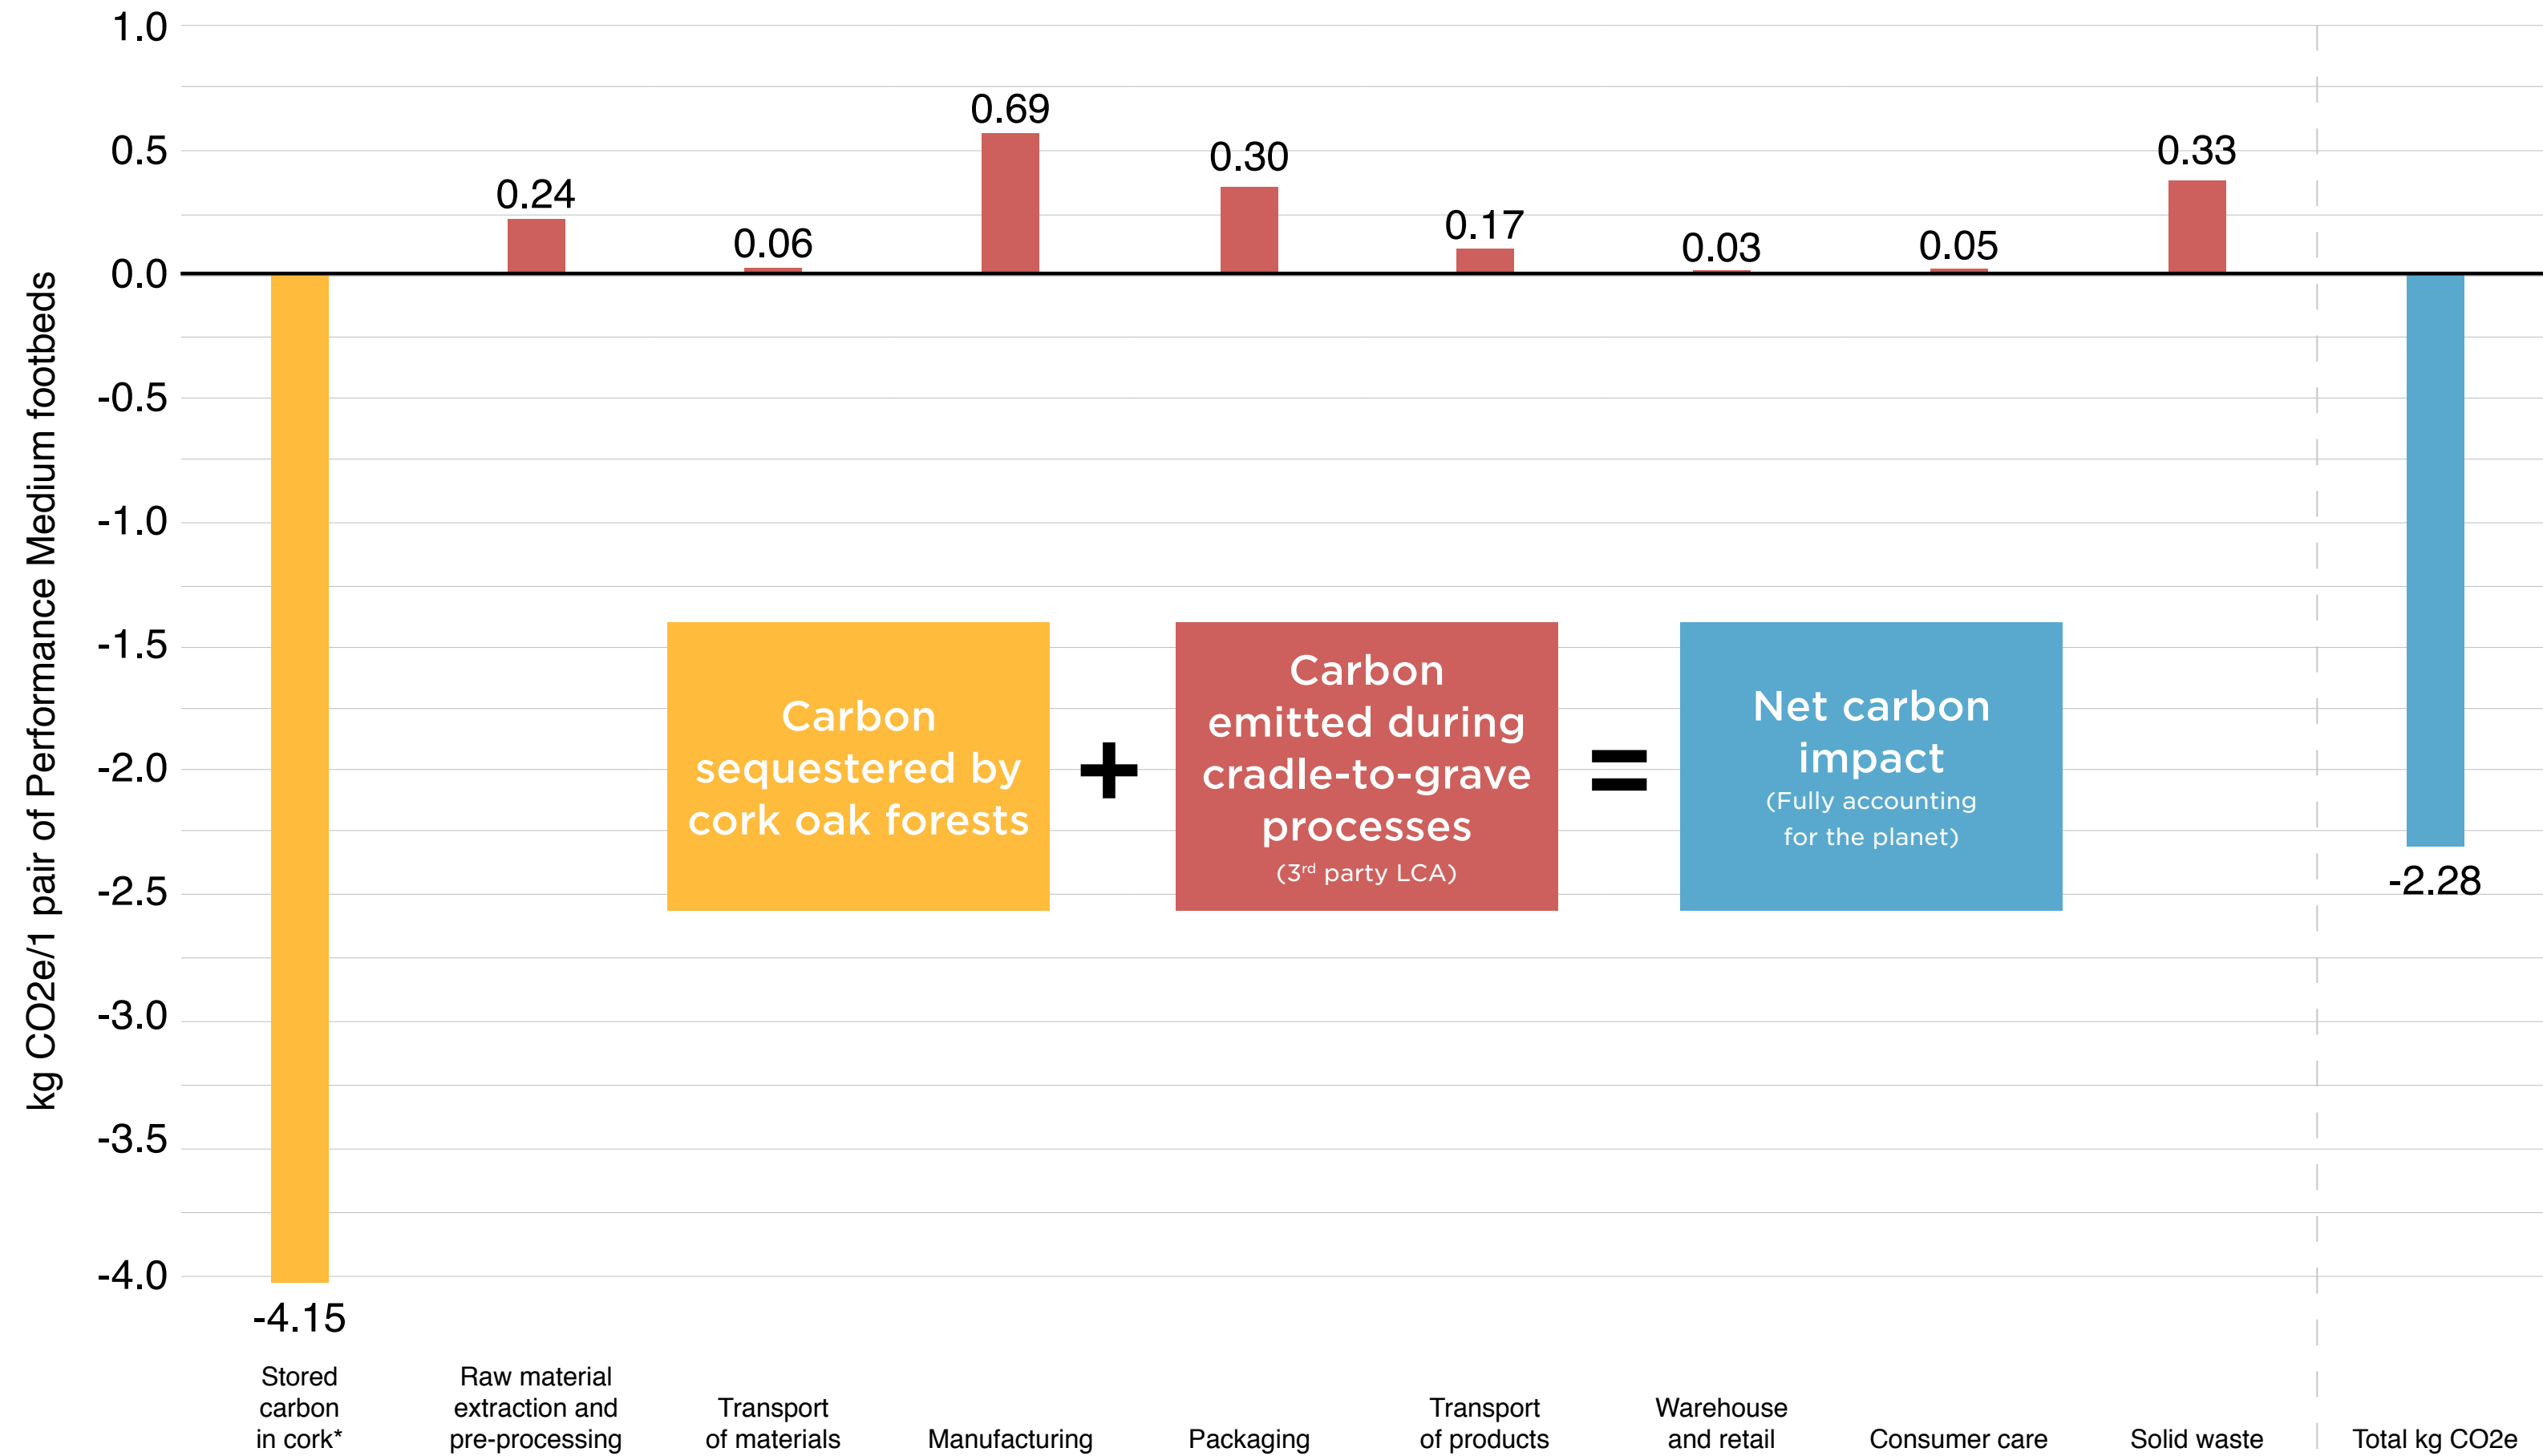

CARBON FOOTPRINT

- 2.28
kg CO₂e

 Certified carbon negative.

Performance Medium

Carbon footprint results: **Performance Medium**

* Scenario analysis based on well-managed cork oak forests.

-55t CO₂/t cork
Cork oak forests absorb up to 73t CO₂/t cork produced.¹ We use a more conservative measure of 55t CO₂/t cork produced, based on the average carbon sequestering of a well-managed forest, considering both wet and dry years.²

¹ Costa-e-Silva et al., 2015.

² Figures used in "The value of cork oak montado ecosystem services, EY 2019"